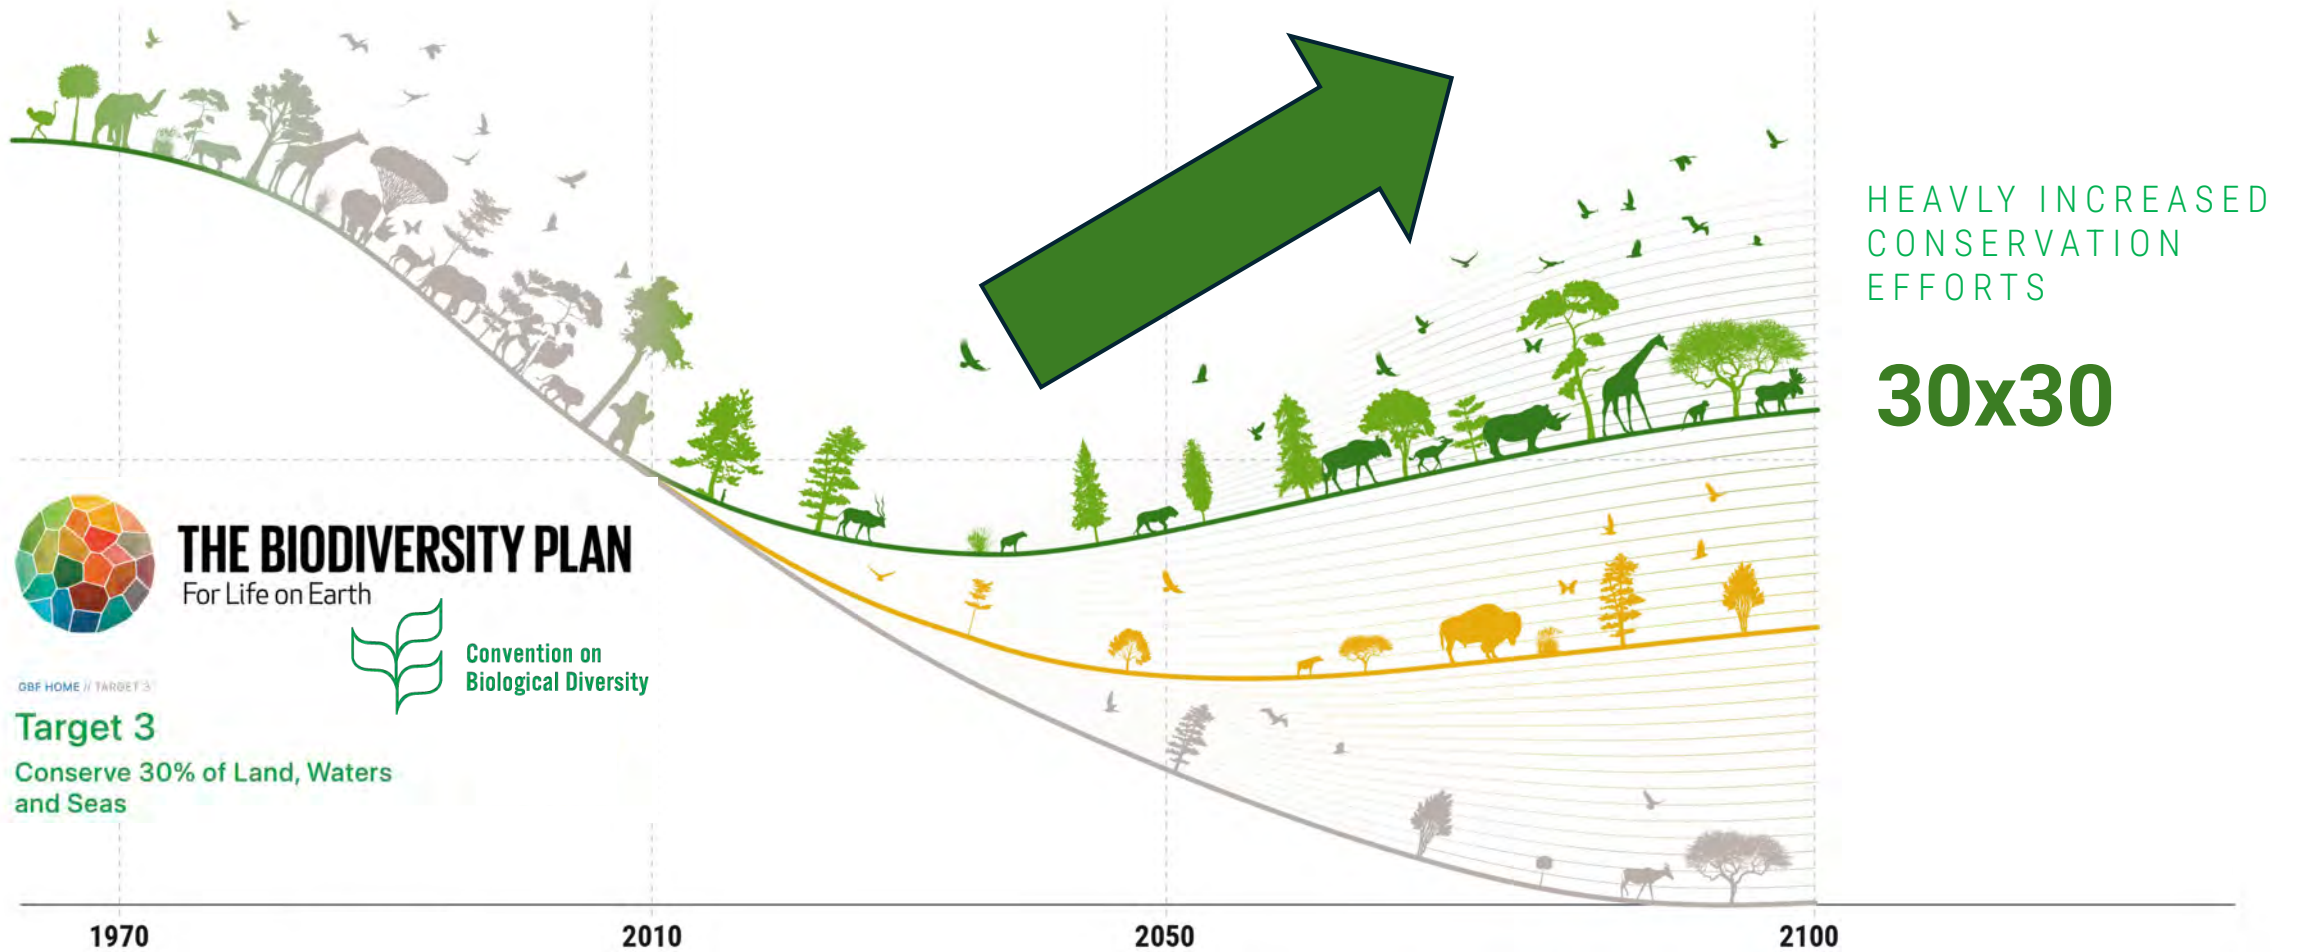

Earth Set
26.04.2026
Artemis II

VALENCIA

LOS ANGELES

2024 FLOODS

2025 FIRE

OUR OPTIONS

150 species loss per day
> 67,000 km² primary forest loss
> 400 ppm CO₂
➤ 1,5 degree
7 out of 9 Planetary Boundaries passed
Tipping Points

FRANKFURT
ZOOLOGICAL
SOCIETY

OUR OPTIONS

BENDING THE CURVE

**Double Conservation
Impact**

BY 2030

- Number of landscapes
- Total area (km²)
- Threat-based index
- Biodiversity index

46

84