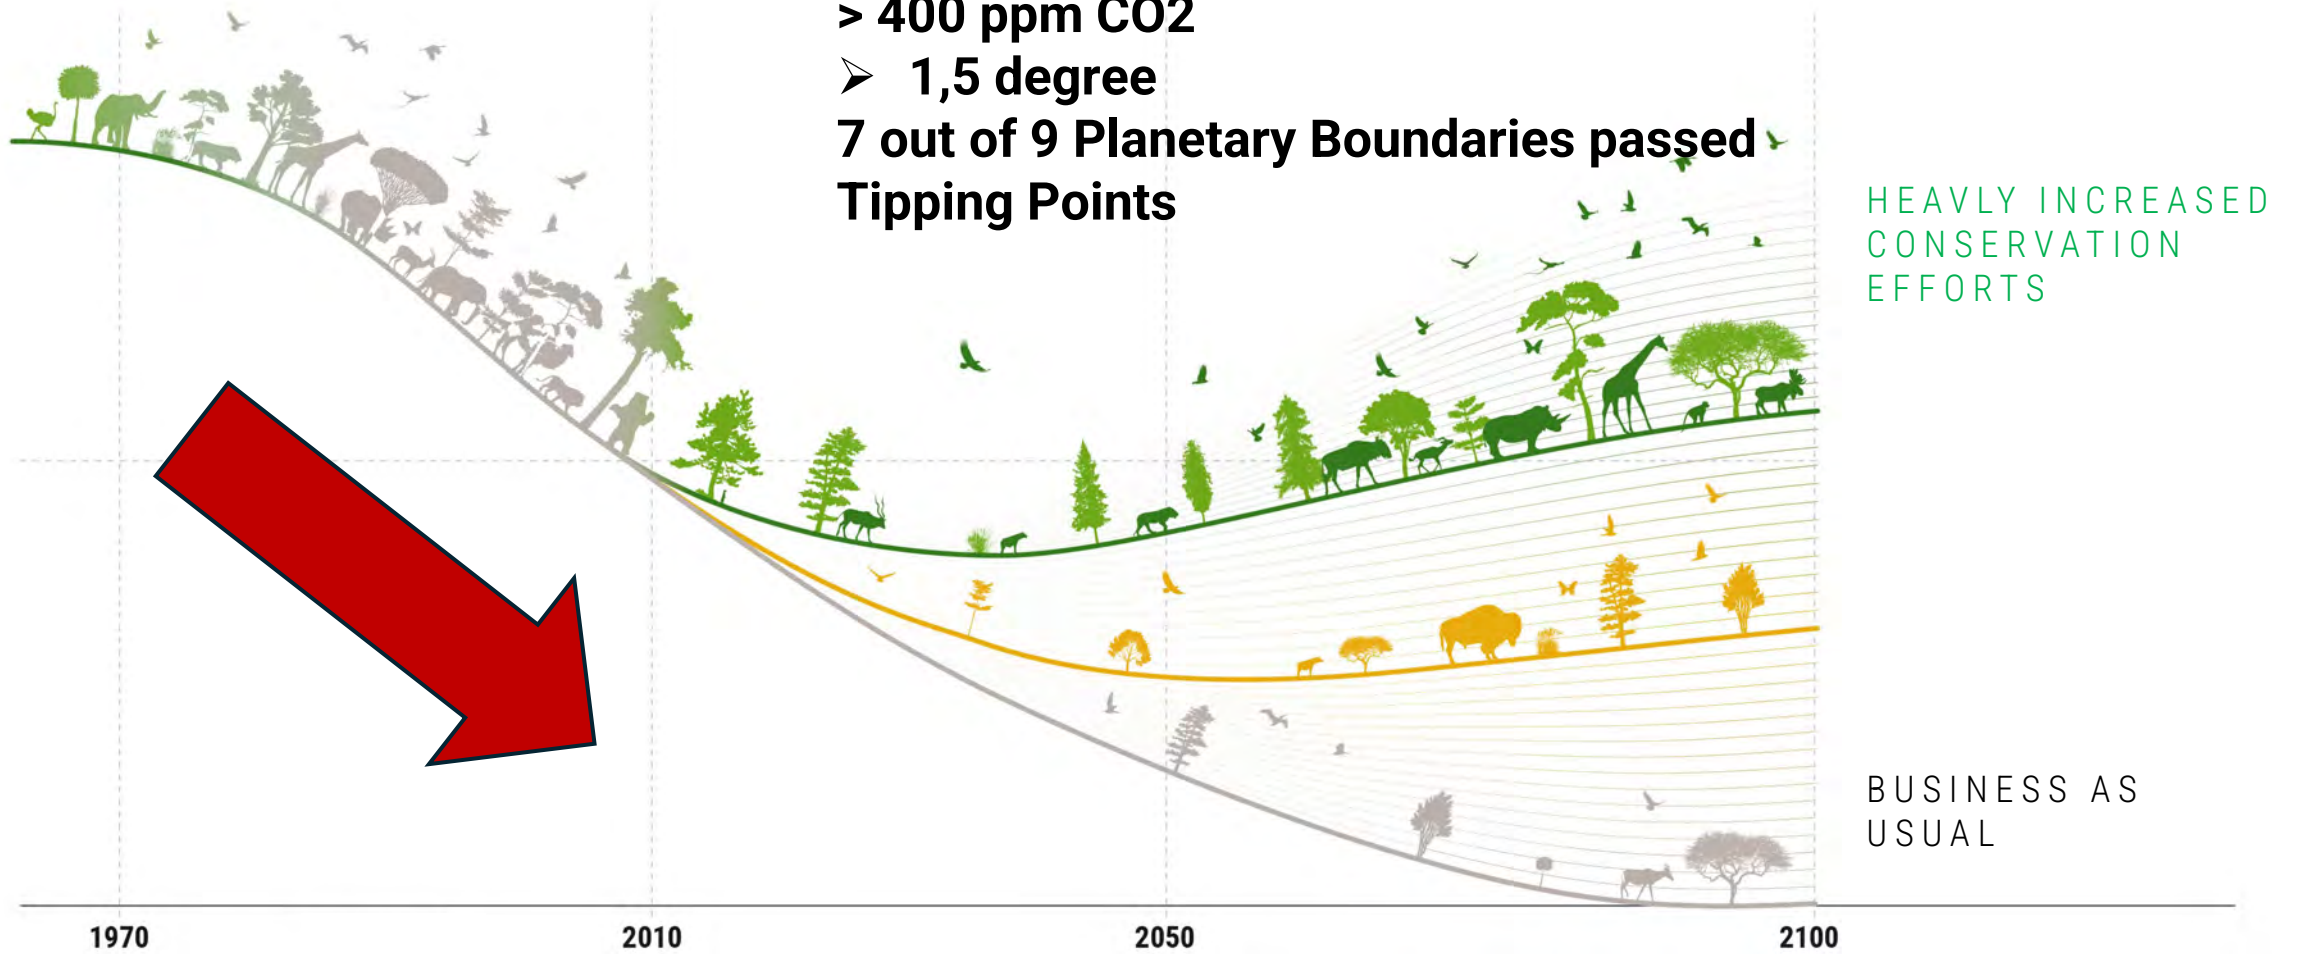

Earth Set
26.04.2026
Artemis II

VALENCIA

LOS ANGELES

2024 FLOODS

2025 FIRE

OUR OPTIONS

150 species loss per day
> 67,000 km² primary forest loss
> 400 ppm CO₂
➤ 1,5 degree
7 out of 9 Planetary Boundaries passed
Tipping Points

FRANKFURT
ZOOLOGICAL
SOCIETY

OUR OPTIONS

BENDING THE CURVE

**Double Conservation
Impact**

BY 2030

- Number of landscapes
- Total area (km²)
- Threat-based index
- Biodiversity index

46

84