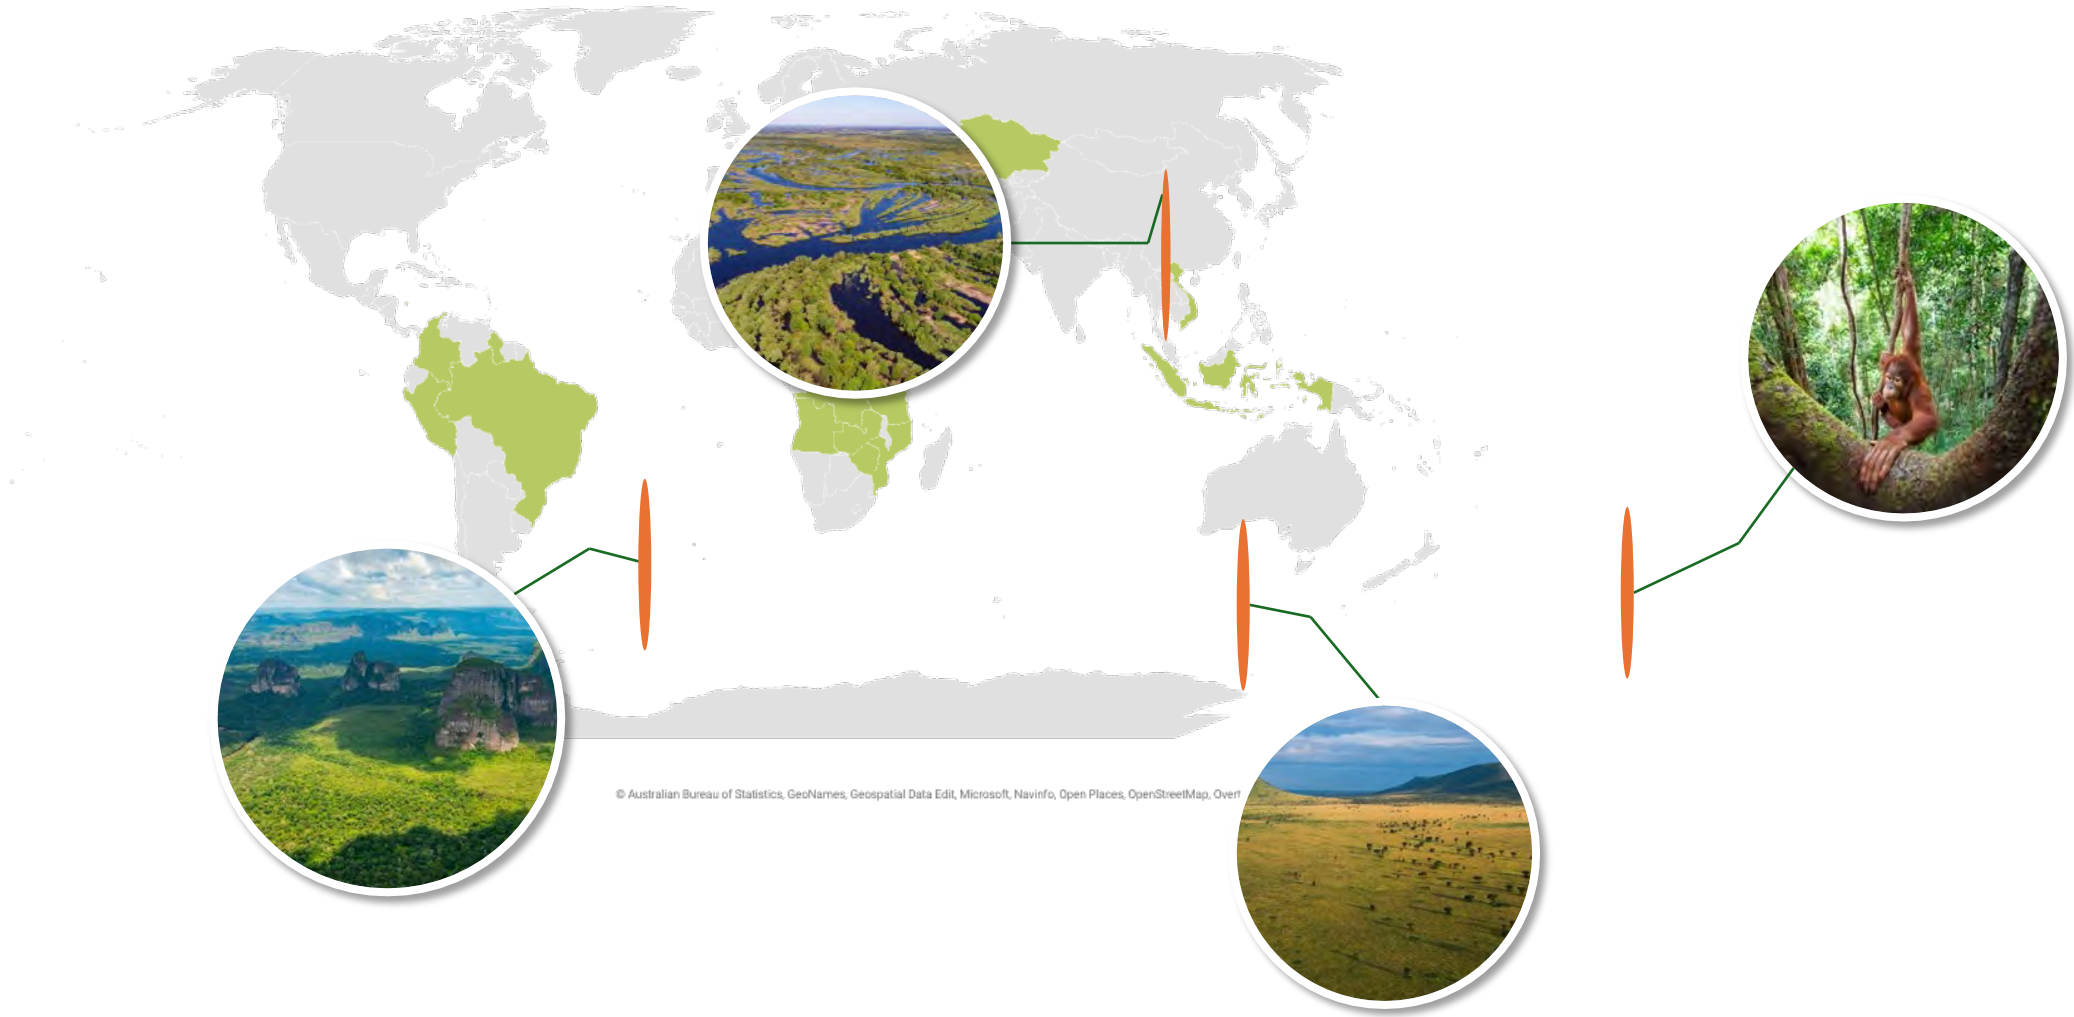

31 PROGRAMS

20 COUNTRIES

© Australian Bureau of Statistics, GeoNames, Geospatial Data Edit, Microsoft, Navinfo, Open Places, OpenStreetMap, Overf