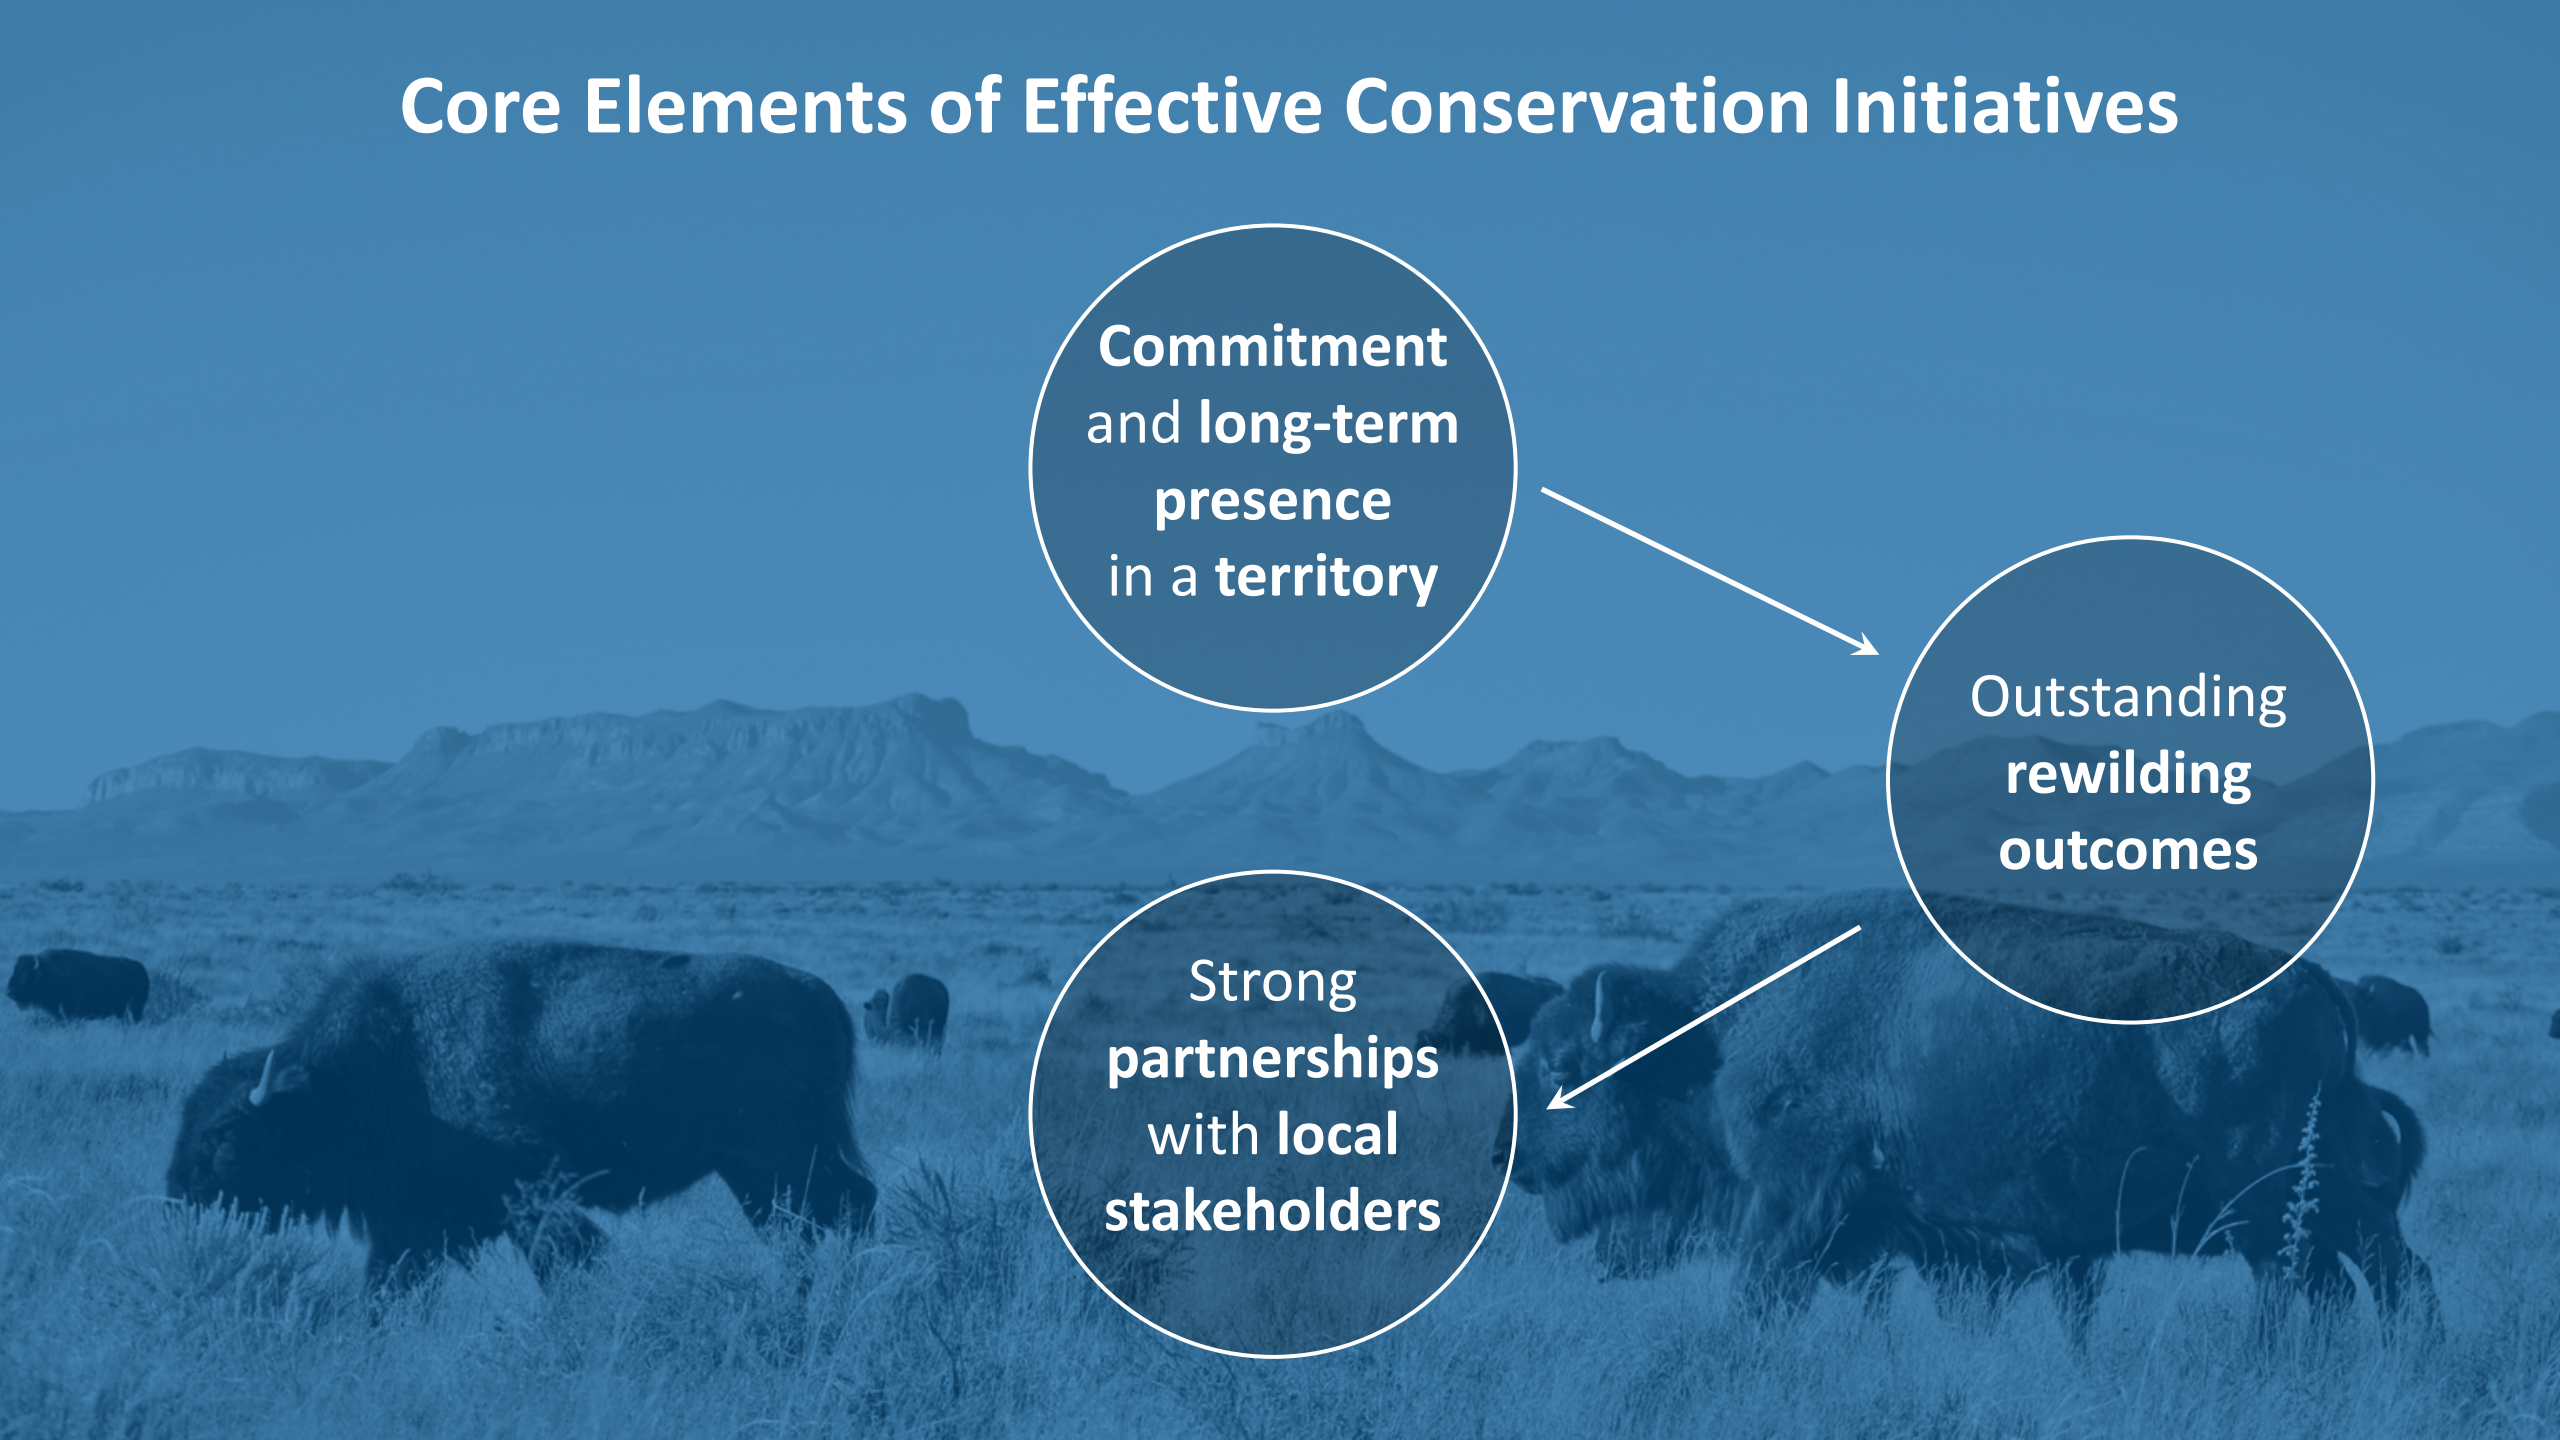

FUNDACIÓN
REWILDING
ARGENTINA

The background is a monochromatic blue-tinted landscape. In the foreground, there are silhouettes of various trees, including a large, spreading tree on the left and a smaller, more rounded tree on the right. The middle ground shows a range of low mountains or hills. The sky is filled with soft, white clouds. The overall mood is serene and contemplative.

Core Elements of Effective Conservation Initiatives

**Commitment
and long-term
presence
in a territory**

Core Elements of Effective Conservation Initiatives

**Commitment
and long-term
presence
in a territory**

**Outstanding
rewilding
outcomes**

Core Elements of Effective Conservation Initiatives

Outstanding
rewilding
outcomes

Core Elements of Effective Conservation Initiatives

**Commitment
and long-term
presence
in a territory**

**Outstanding
rewilding
outcomes**

**Strong
partnerships
with local
stakeholders**

Core Elements of Effective Conservation Initiatives

Strong
partnerships
with local
stakeholders

Core Elements of Effective Conservation Initiatives