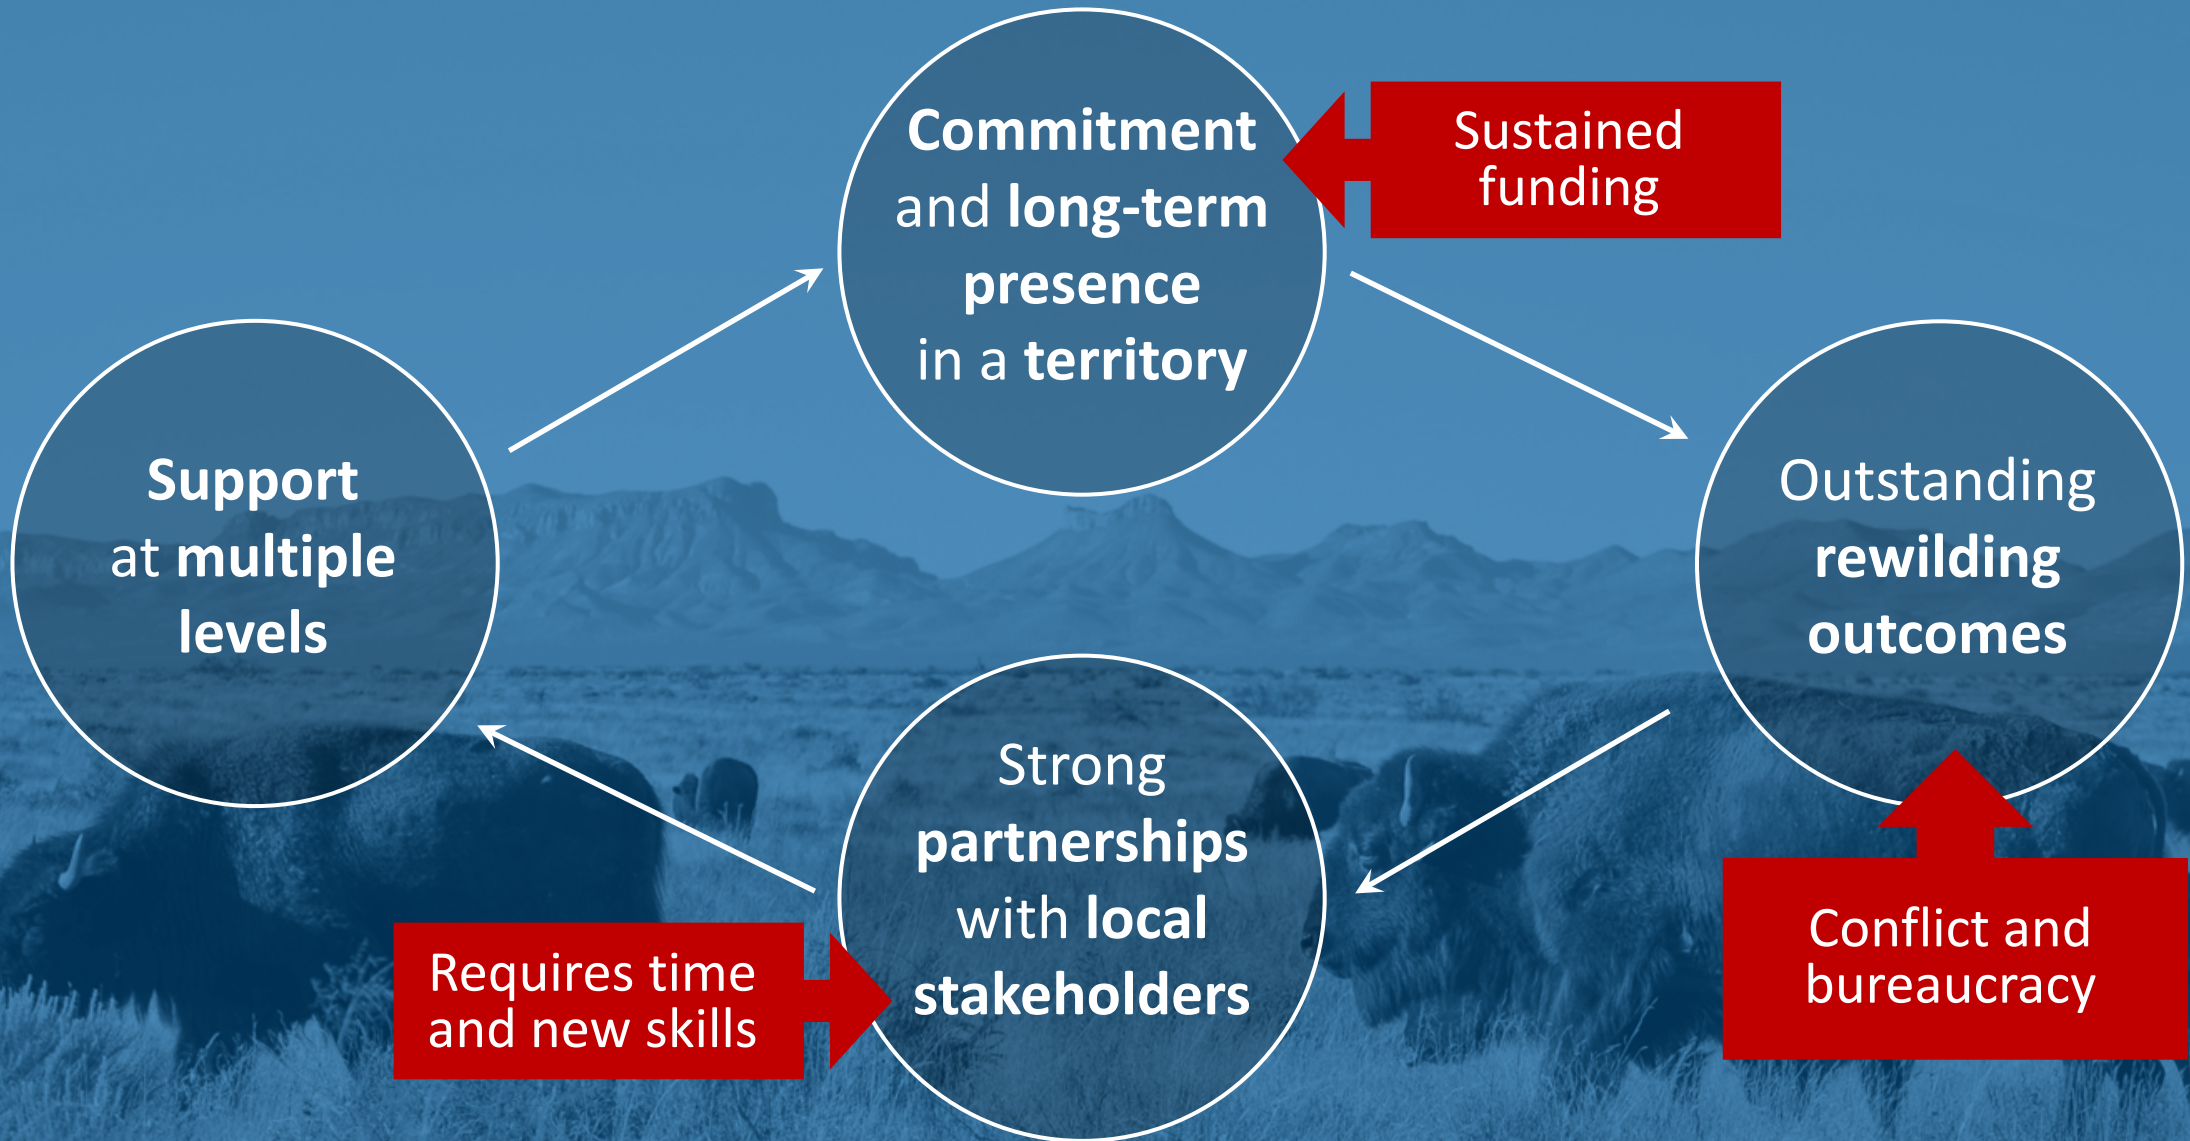

Core Elements of Effective Conservation Initiatives