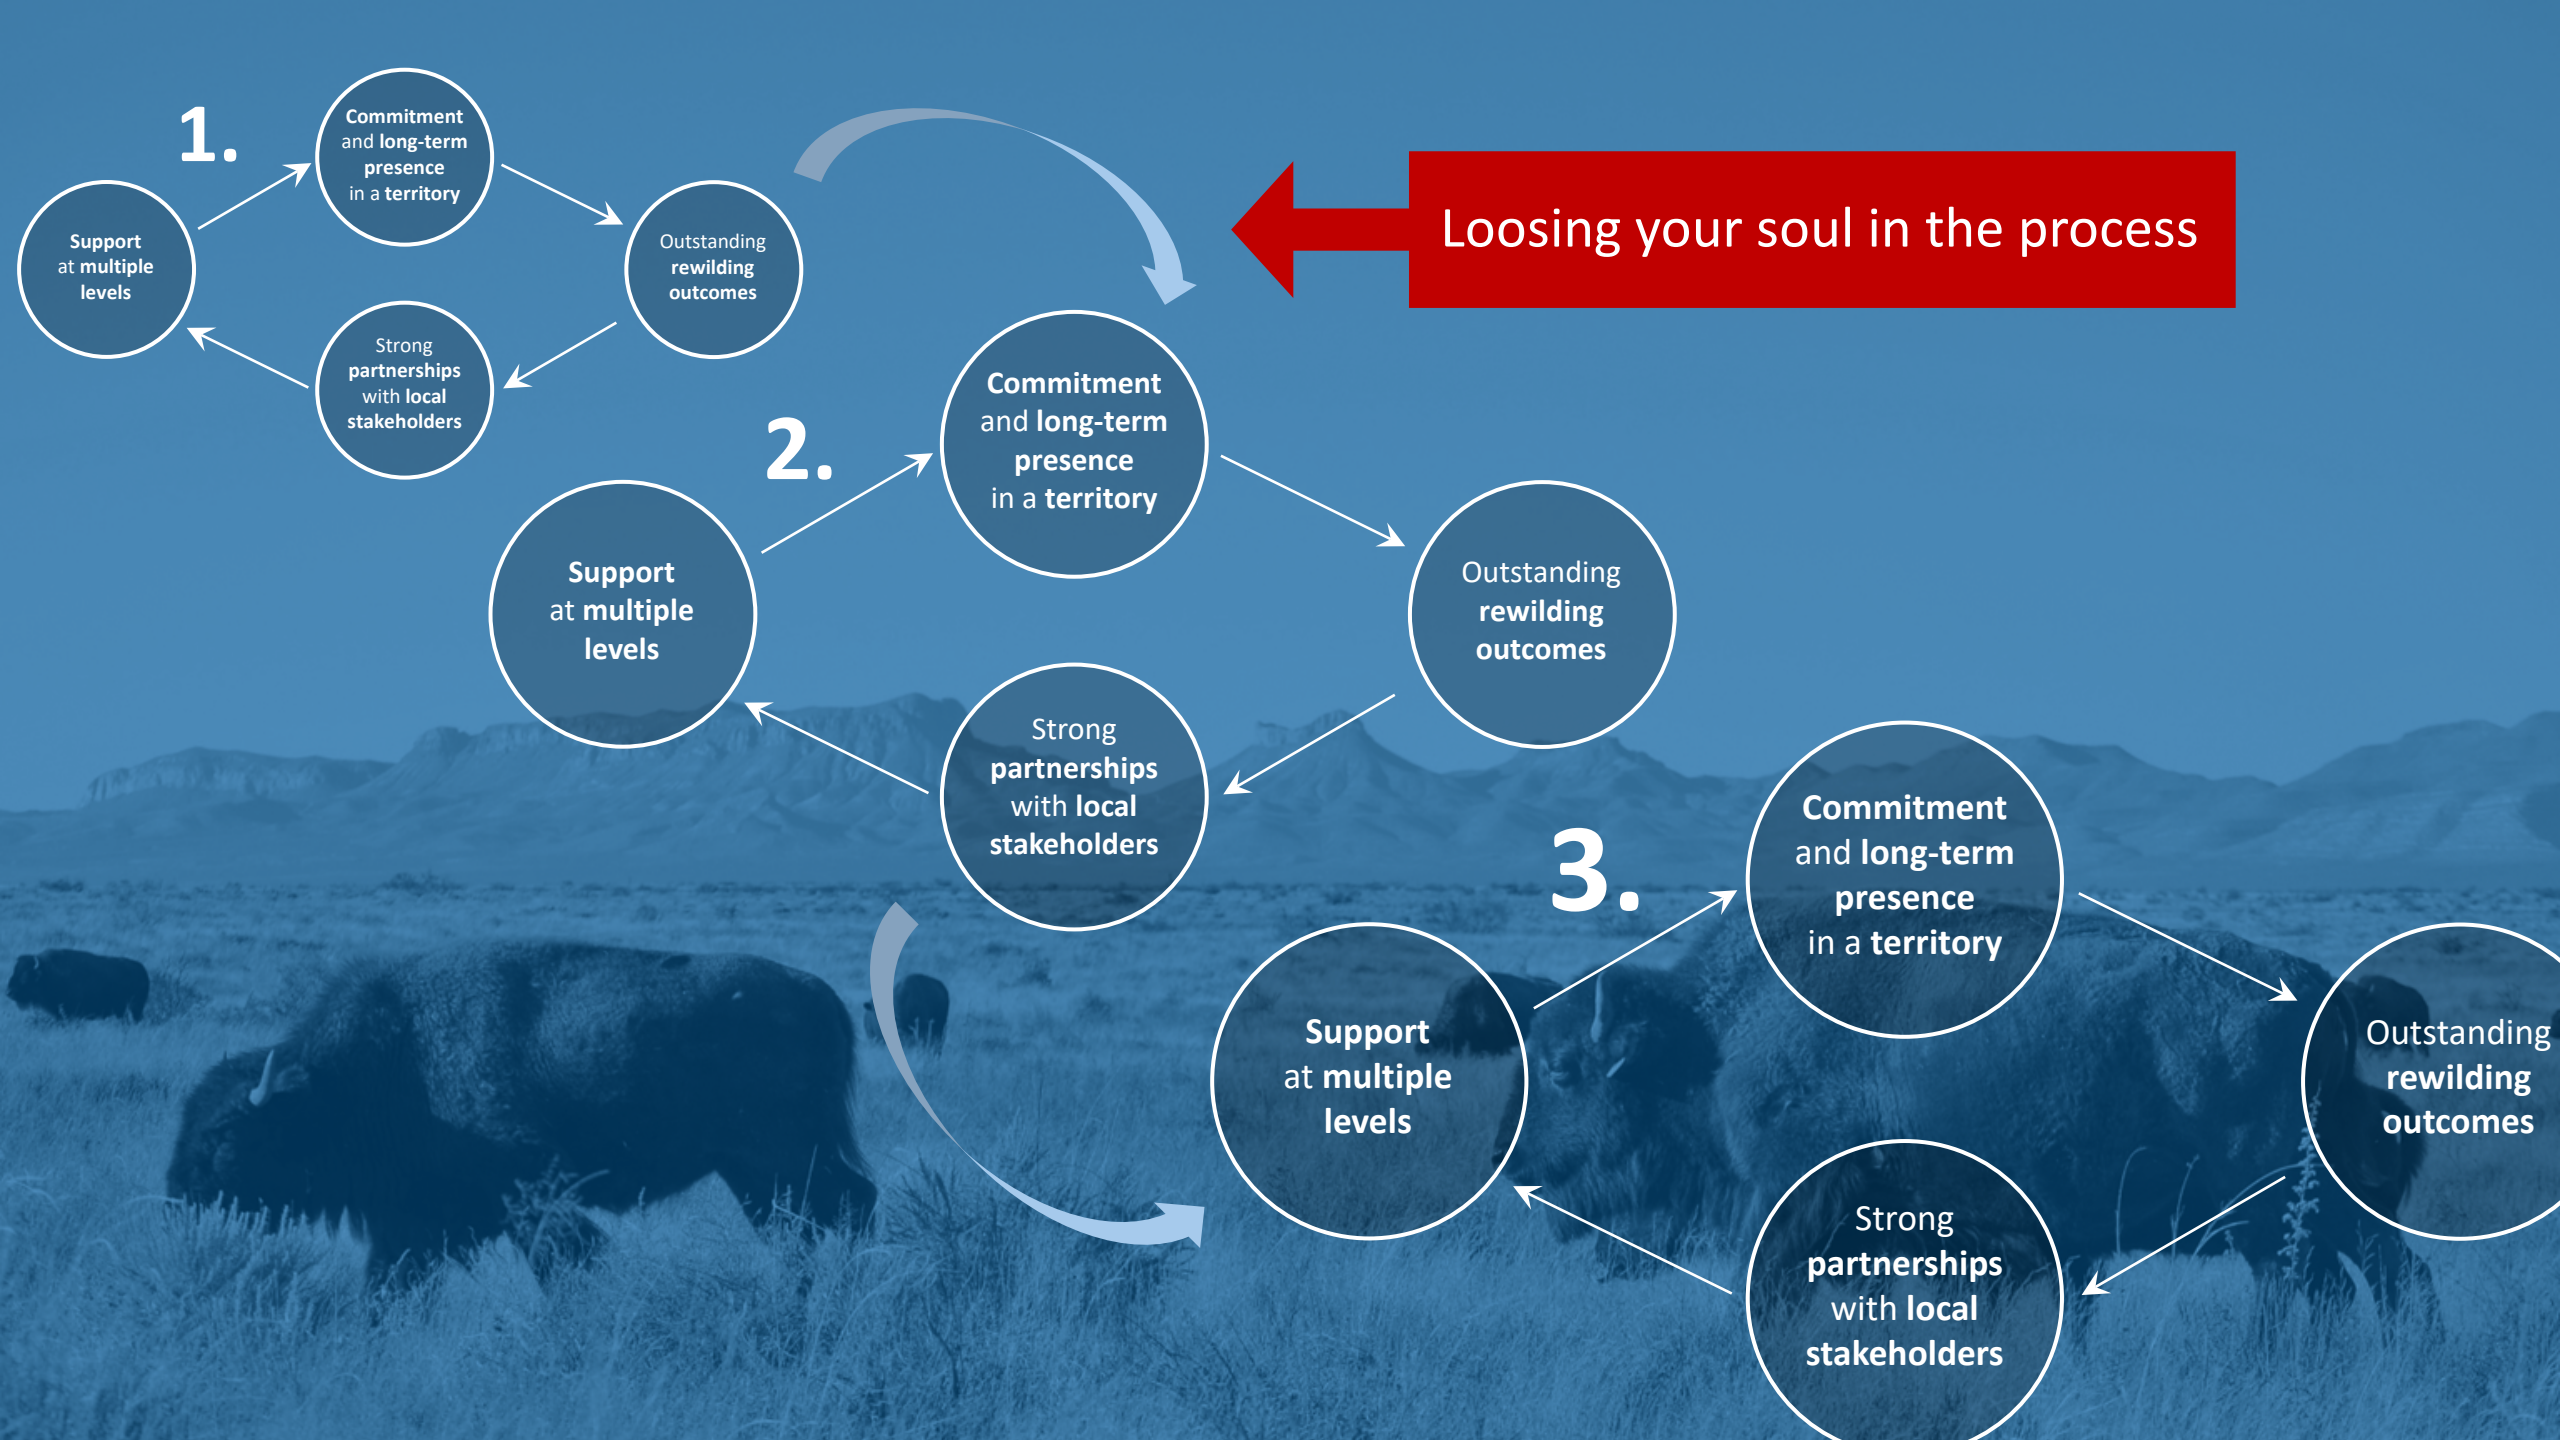

Loosing your soul in the process